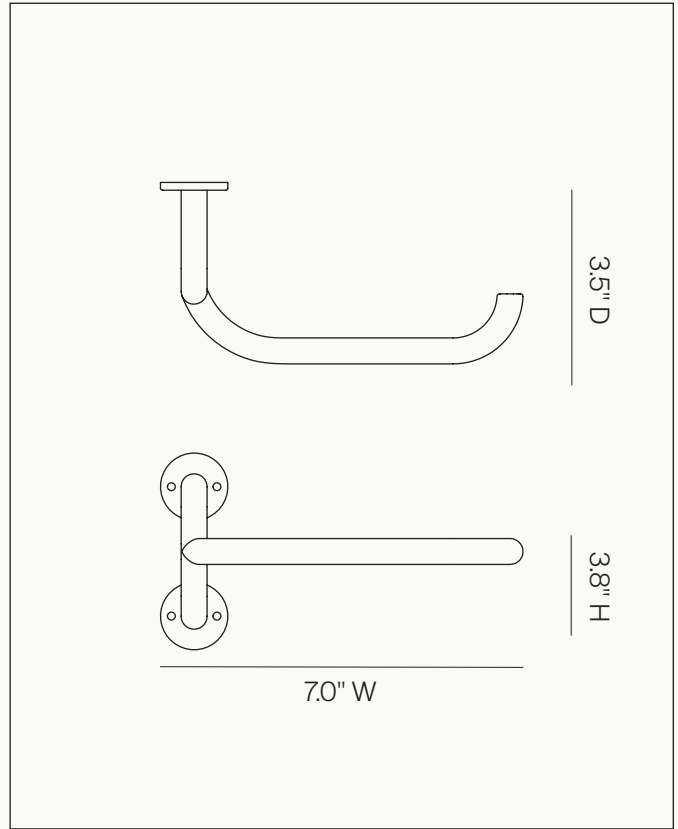

MAHA ALAVI STUDIO

FAUNA ROLL HOLDER

Dimensions
3.8" H x 7.0" W x 3.5" D

Finishes

Inspired by the mountain ranges in Lauterbrunnen, Switzerland, glimpsed on a golden hour hike, the FAUNA Roll Holder embraces all that is natural. As the illuminated range peaked over meadows of wild flowers, the FAUNA Roll Holder took shape: feminine, timeless, strong and organic. It features a branched base that affixes to the wall, with a one sided bar for ease of use and an elegant free floating design. Pair with the FAUNA Towel Bar and Wall Hook to complete the look. Crafted with a living finish that ages and changes with the seasons.