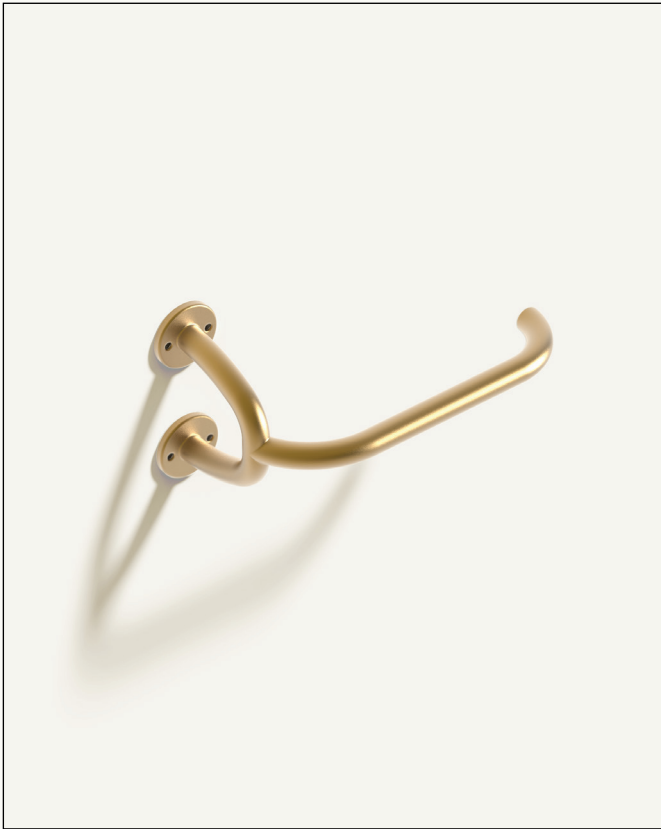

MAHA ALAVI STUDIO

FAUNA ROLL HOLDER

Dimensions
3.8" H x 7.0" W x 3.5" D

Finishes

Inspired by the mountain ranges in Lauterbrunnen, Switzerland, glimpsed on a golden hour hike, the FAUNA Roll Holder embraces all that is natural. As the illuminated range peaked over meadows of wild flowers, the FAUNA Roll Holder took shape: feminine, timeless, strong and organic. It features a branched base that affixes to the wall, with a one sided bar for ease of use and an elegant free floating design. Pair with the FAUNA Towel Bar and Wall Hook to complete the look. Crafted with a living finish that ages and changes with the seasons.