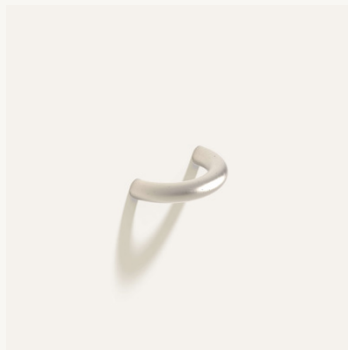

CERCLE PULL THIN
in Polished White Bronze

OVAL KNOB/HOOK
in Matte Black

CERCLE KNOB HALF
in Matte Black

CERCLE PULL THIN

in Polished Natural Bronze &
Sandblasted Bronze &
Gunmetal Black &
Polished White Bronze

Finish: Matte Black
SKU: CP1 MBC

Finish: Glossy White
SKU: CP1 GWC

Finish: Gunmetal Black
SKU: CP1 GMB

Finish: Satin White Bronze
SKU: CP1 SWB

Finish: Sandblasted Bronze
SKU: CP1 SBB

CERCLE PULL THIN

Dimensions: 3.0"W x 1.5"D x Ø 0.5"
Materials: Bronze

Finish: Polished Natural Bronze
SKU: CP2 PNB

Finish: Polished White Bronze
SKU: CP2 PWB

Finish: Matte Black
SKU: CP2 MBC

Finish: Glossy White
SKU: CP2 GWC

Finish: Gunmetal Black
SKU: CP2 GMB

Finish: Satin White Bronze
SKU: CP2 SWB

Finish: Sandblasted Bronze
SKU: CP2 SBB

CERCLE PULL THIN LONG

Dimensions: 4.0"W x 2.0"D x Ø 0.5"
Materials: Bronze

Finish: Polished Natural Bronze
SKU: CP3 PNB

Finish: Polished White Bronze
SKU: CP3 PWB

Finish: Matte Black
SKU: CP3 MBC