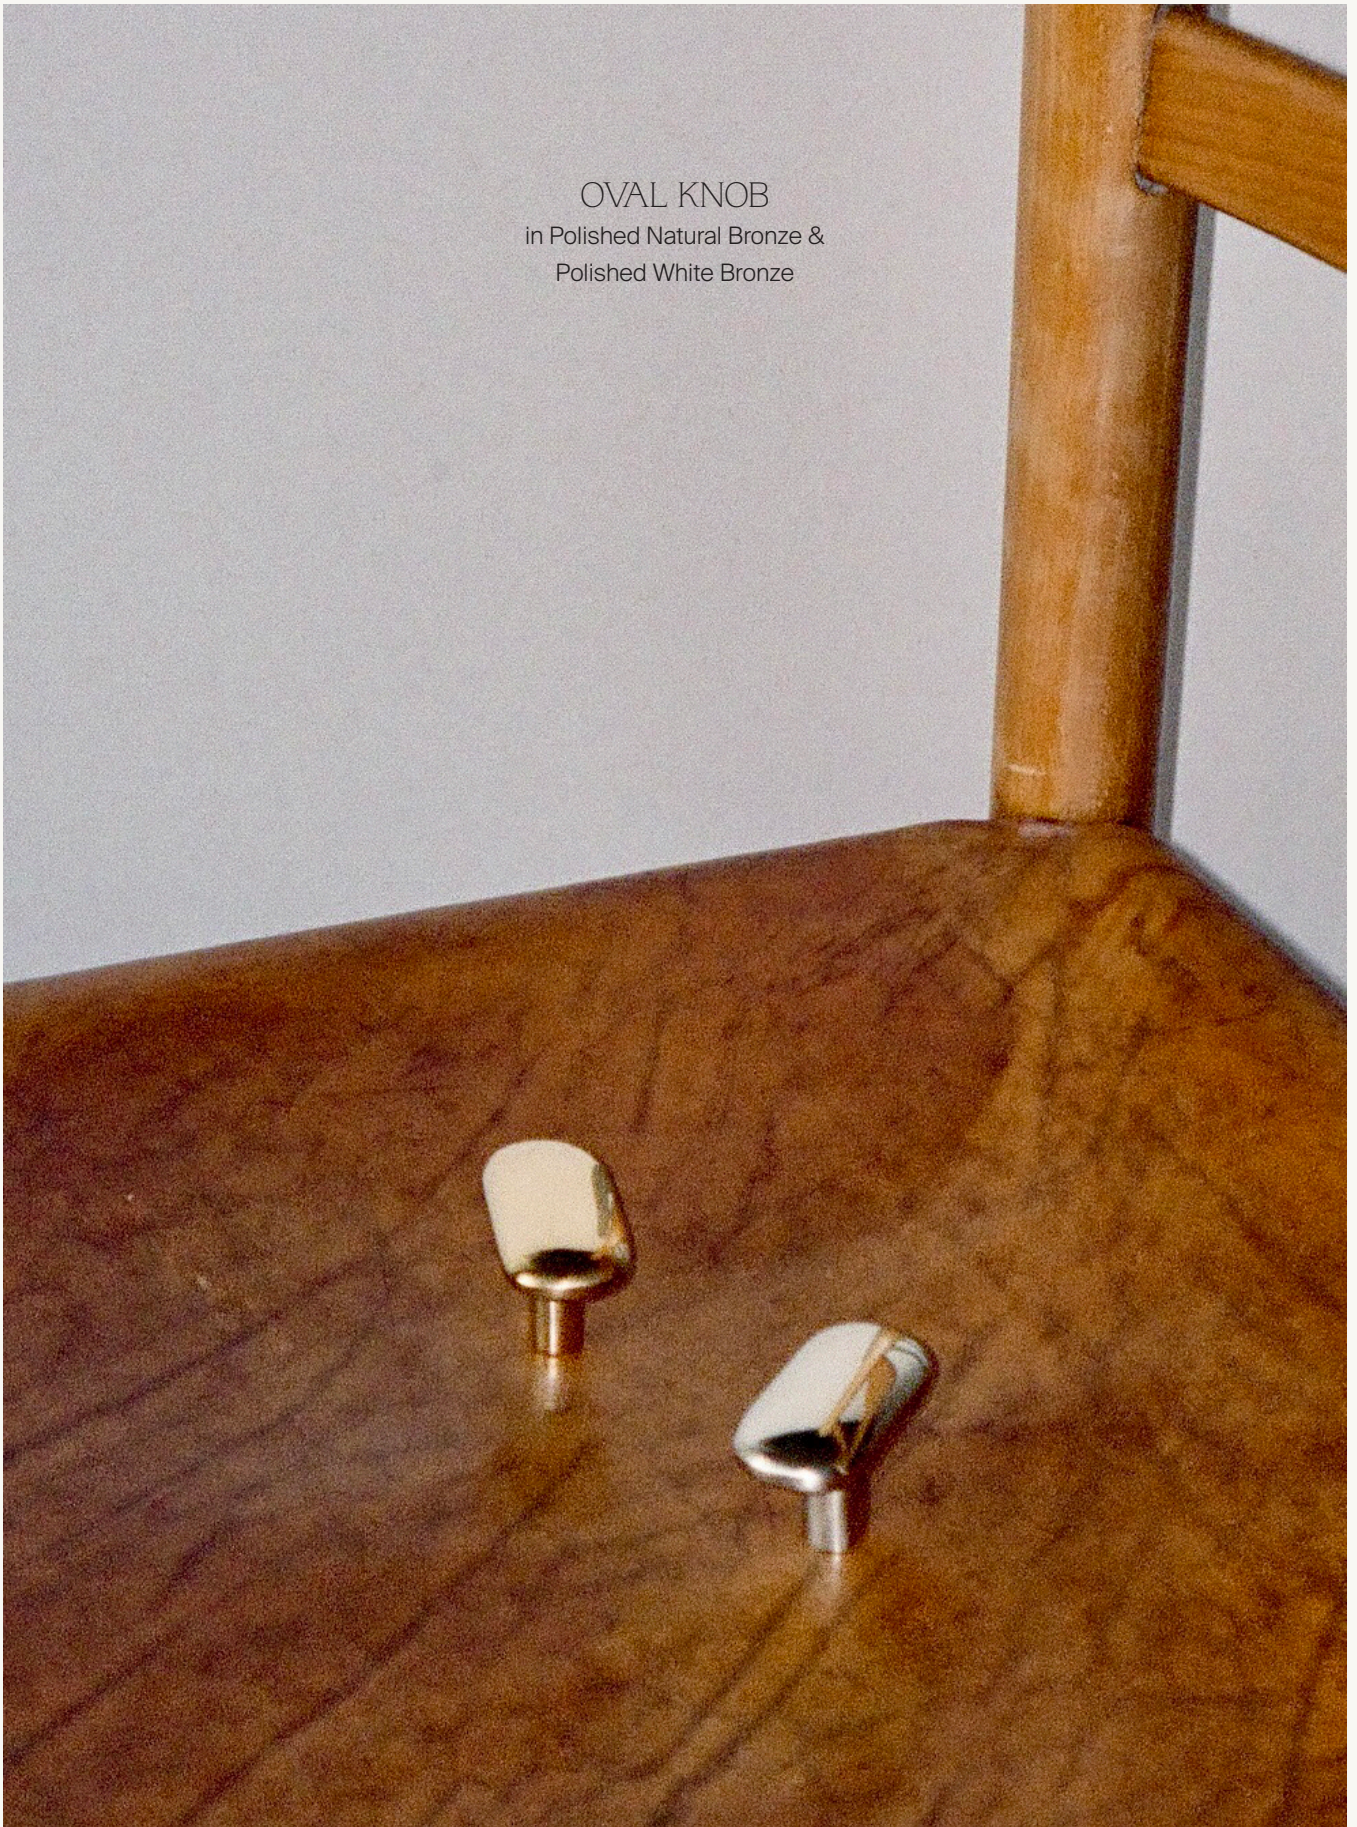

OVAL KNOB
in Polished Natural Bronze &
Polished White Bronze