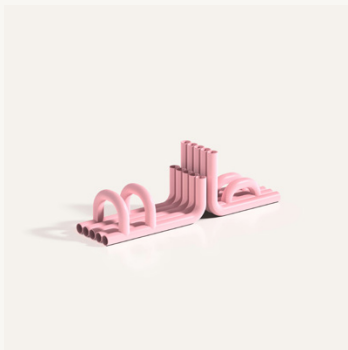

Dimensions: 2.3" D x 1.0" W x 3.0" H
Materials: Bronze

Finish: Polished Natural Bronze
SKU: WH1 PNB

Finish: Polished White Bronze
SKU: WH1 PWB

Finish: Matte Black
SKU: WH1 MBC

ANJOU CANDLEHOLDER

Dimensions: Ø 2.2" x 2.8" H
Materials: Bronze

Finish: Polished Natural Bronze
SKU: CH1 PNB

Finish: Polished White Bronze
SKU: CH1 PWB

TUBE BOOKENDS

Dimensions: 20.0" L x 5.0" W x 6.5" H
Materials: Stainless Steel

Finish: Satin Stainless Steel
SKU: BE1 SST

Finish: White
SKU: BE1 GWC

Finish: Black
SKU: BE1 GBP

Finish: Pink
SKU: BE1 GPC

Finish: Blue
SKU: BE1 GBC

Finish: Green
SKU: BE1 GGC

FROOOT BOWL

Dimensions: Ø 12.0" x 13.0" H
Materials: Resin

Colour: White
SKU: FB1 WFR