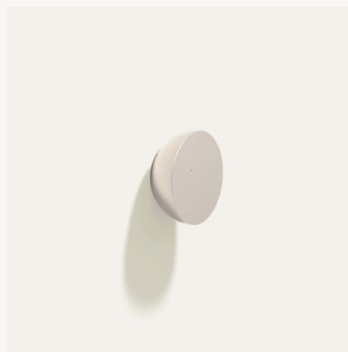

Finish: Satin White Bronze
SKU: CK2 SWB