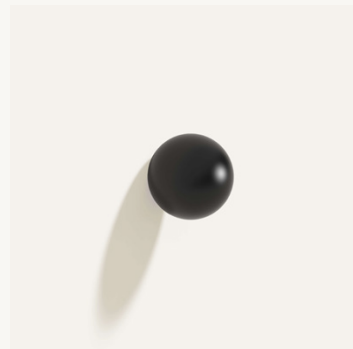

CERCLE KNOB HALF

Dimensions: Ø 1.0" x 0.5" D
Materials: Bronze

Finish: Polished Natural Bronze
SKU: CK2 PNB

Finish: Polished White Bronze
SKU: CK2 PWB

Finish: Matte Black
SKU: CK2 MBC

Finish: Glossy White
SKU: CK2 GWC

Finish: Gunmetal Black
SKU: CK2 GMB

Finish: Satin White Bronze
SKU: CK2 SWB

Finish: Sandblasted Bronze
SKU: CK2 SBB

CERCLE KNOB LARGE

Dimensions: Ø 2.0"
Materials: Bronze

Finish: Polished Natural Bronze
SKU: CK3 PNB

Finish: Polished White Bronze
SKU: CK3 PWB

Finish: Matte Black
SKU: CK3 MBC

OVAL KNOB/HOOK

Dimensions: 1.3" D x 1.0" W x 2.0" H
Materials: Bronze

Finish: Polished Natural Bronze
SKU: OK1 PNB

Finish: Polished White Bronze
SKU: OK1 PWB