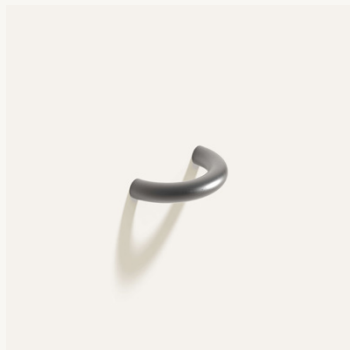

CERCLE PULL THIN
in Polished White Bronze

OVAL KNOB/HOOK
in Matte Black

CERCLE KNOB HALF
in Matte Black

CERCLE PULL THIN

in Polished Natural Bronze &
Sandblasted Bronze &
Gunmetal Black &
Polished White Bronze

Finish: Matte Black
SKU: CP1 MBC

Finish: Glossy White
SKU: CP1 GWC

Finish: Gunmetal Black
SKU: CP1 GMB

Finish: Satin White Bronze
SKU: CP1 SWB

Finish: Sandblasted Bronze
SKU: CP1 SBB

CERCLE PULL THIN

Dimensions: 3.0"W x 1.5"D x Ø 0.5"
Materials: Bronze

Finish: Polished Natural Bronze
SKU: CP2 PNB

Finish: Polished White Bronze
SKU: CP2 PWB

Finish: Matte Black
SKU: CP2 MBC

Finish: Glossy White
SKU: CP2 GWC

Finish: Gunmetal Black
SKU: CP2 GMB

Finish: Satin White Bronze
SKU: CP2 SWB

Finish: Sandblasted Bronze
SKU: CP2 SBB

CERCLE PULL THIN LONG

Dimensions: 4.0"W x 2.0"D x Ø 0.5"
Materials: Bronze

Finish: Polished Natural Bronze
SKU: CP3 PNB

Finish: Polished White Bronze
SKU: CP3 PWB

Finish: Matte Black
SKU: CP3 MBC