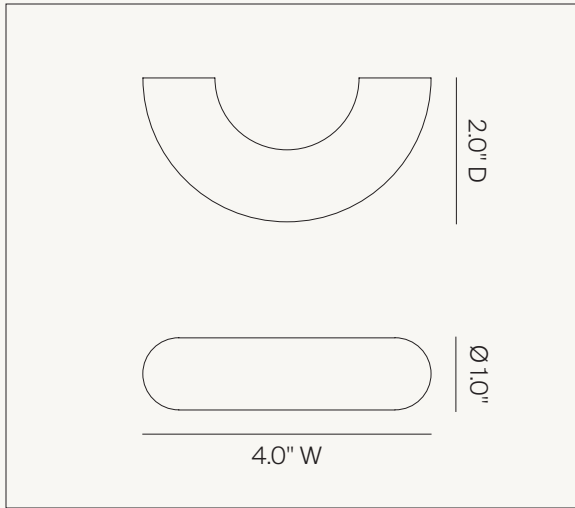

LITHIC DINING CHAIR
in Red Oak & Green Velvet
(Coming February 2023)

SPECIFICATIONS

CERCLE PULL THICK

Dimensions: 4.0"W x 2.0"D x Ø 1.0"
Materials: Bronze

Finish: Polished Natural Bronze
SKU: CP1 PNB

Finish: Polished White Bronze
SKU: CP1 PWB