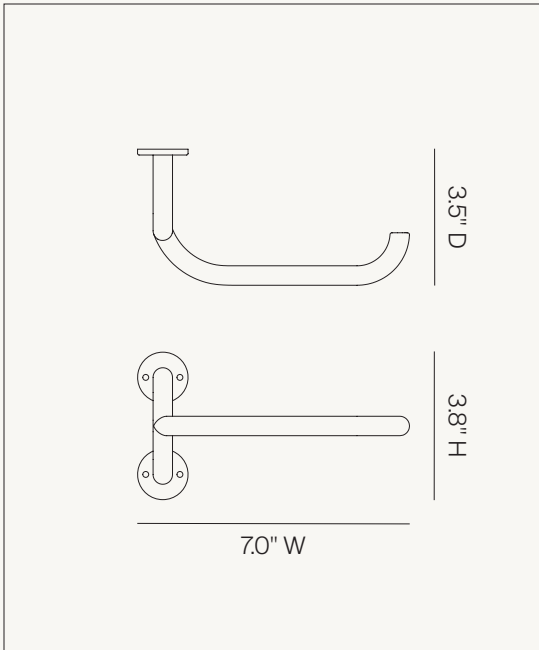

CERCLE KNOB HALF

Dimensions: Ø 1.0" x 0.5" D
Materials: Bronze

Finish: Polished Natural Bronze
SKU: CK2 PNB

Finish: Polished White Bronze
SKU: CK2 PWB

Finish: Matte Black
SKU: CK2 MBC

Finish: Glossy White
SKU: CK2 GWC

Finish: Matte Black
SKU: OK1 MBC

FAUNA TOWEL BAR

Dimensions: 21.3" W x 3.5" D x 3.8" H
Materials: Bronze

Finish: Polished Natural Bronze
SKU: TB1 PNB

Finish: Polished White Bronze
SKU: TB1 PWB

Finish: Matte Black
SKU: TB1 MBC

FAUNA ROLL HOLDER

Dimensions: 7.0" D x 3.5" W x 3.8" H
Materials: Bronze

Finish: Polished Natural Bronze
SKU: TR1 PNB

Finish: Polished White Bronze
SKU: TR1 PWB

Finish: Matte Black
SKU: TR1 MBC

FAUNA WALL HOOK

Dimensions: 2.3" D x 1.0" W x 3.0" H
Materials: Bronze

Finish: Polished Natural Bronze
SKU: WH1 PNB

Finish: Polished White Bronze
SKU: WH1 PWB

Finish: Matte Black
SKU: WH1 MBC

ANJOU CANDLEHOLDER

Dimensions: Ø 2.2" x 2.8" H
Materials: Bronze