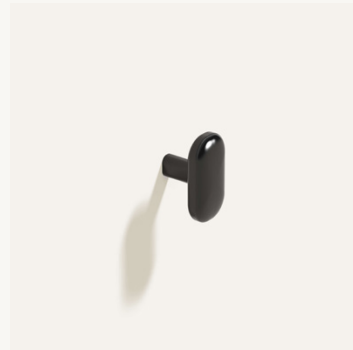

CERCLE KNOB HALF

Dimensions: Ø 1.0" x 0.5" D
Materials: Bronze

Finish: Polished Natural Bronze
SKU: CK2 PNB

Finish: Polished White Bronze
SKU: CK2 PWB

Finish: Matte Black
SKU: CK2 MBC

Finish: Glossy White
SKU: CK2 GWC

Finish: Polished White Bronze
SKU: CK3 PWB

Finish: Matte Black
SKU: CK3 MBC

OVAL KNOB/HOOK

Dimensions: 1.3" D x 1.0" W x 2.0" H
Materials: Bronze

Finish: Polished Natural Bronze
SKU: OK1 PNB

Finish: Polished White Bronze
SKU: OK1 PWB

Finish: Matte Black
SKU: OK1 MBC

FAUNA TOWEL BAR

Dimensions: 21.3" W x 3.5" D x 3.8" H
Materials: Bronze

Finish: Polished Natural Bronze
SKU: TB1 PNB

Finish: Polished White Bronze
SKU: TB1 PWB

Finish: Matte Black
SKU: TB1 MBC