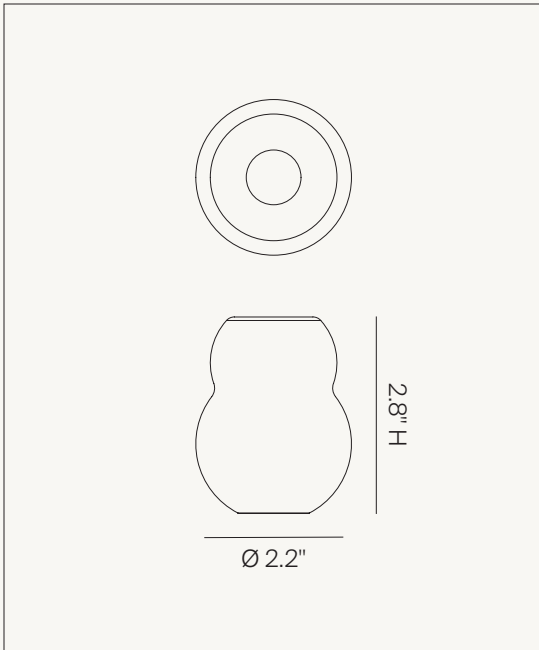

Finish: Matte Black
SKU: OK1 MBC

FAUNA TOWEL BAR

Dimensions: 21.3" W x 3.5" D x 3.8" H
Materials: Bronze

Finish: Polished Natural Bronze
SKU: TB1 PNB

Finish: Polished White Bronze
SKU: TB1 PWB

Finish: Matte Black
SKU: TB1 MBC

FAUNA ROLL HOLDER

Dimensions: 7.0" D x 3.5" W x 3.8" H
Materials: Bronze

Finish: Polished Natural Bronze
SKU: TR1 PNB

Finish: Polished White Bronze
SKU: TR1 PWB

Finish: Matte Black
SKU: TR1 MBC

FAUNA WALL HOOK

Dimensions: 2.3" D x 1.0" W x 3.0" H
Materials: Bronze

Finish: Polished Natural Bronze
SKU: WH1 PNB

Finish: Polished White Bronze
SKU: WH1 PWB

Finish: Matte Black
SKU: WH1 MBC

ANJOU CANDLEHOLDER

Dimensions: Ø 2.2" x 2.8" H
Materials: Bronze

Finish: Polished Natural Bronze
SKU: CH1 PNB

Finish: Polished White Bronze
SKU: CH1 PWB

TUBE BOOKENDS

Dimensions: 20.0" L x 5.0" W x 6.5" H
Materials: Stainless Steel

Finish: Satin Stainless Steel
SKU: BE1 SST