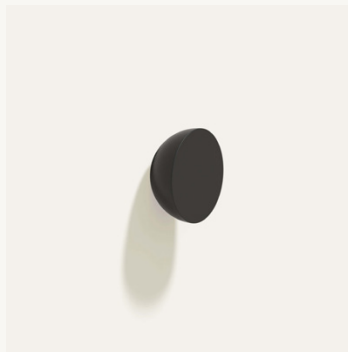

CERCLE KNOB HALF

Dimensions: Ø 1.0" x 0.5" D
Materials: Bronze

Finish: Polished Natural Bronze
SKU: CK2 PNB

Finish: Polished White Bronze
SKU: CK2 PWB

Finish: Matte Black
SKU: CK2 MBC

Finish: Glossy White
SKU: CK2 GWC