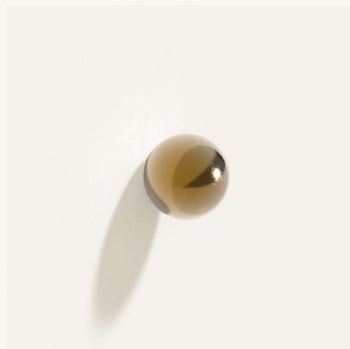

CERCLE KNOB HALF

Dimensions: Ø 1.0" x 0.5" D
Materials: Bronze

Finish: Polished Natural Bronze
SKU: CK2 PNB

Finish: Polished White Bronze
SKU: CK2 PWB

Finish: Matte Black
SKU: CK2 MBC

Finish: Glossy White
SKU: CK2 GWC

Finish: Gunmetal Black
SKU: CK2 GMB

Finish: Satin White Bronze
SKU: CK2 SWB

Finish: Sandblasted Bronze
SKU: CK2 SBB

CERCLE KNOB LARGE

Dimensions: Ø 2.0"
Materials: Bronze

Finish: Polished Natural Bronze
SKU: CK3 PNB

Finish: Polished White Bronze
SKU: CK3 PWB

Finish: Matte Black
SKU: CK3 MBC

OVAL KNOB/HOOK

Dimensions: 1.3" D x 1.0" W x 2.0" H
Materials: Bronze

Finish: Polished Natural Bronze
SKU: OK1 PNB

Finish: Polished White Bronze
SKU: OK1 PWB