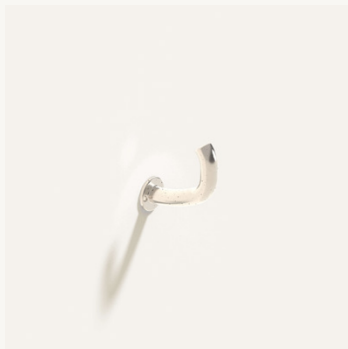

Finish: Polished White Bronze
SKU: CK3 PWB

Finish: Matte Black
SKU: CK3 MBC

OVAL KNOB/HOOK

Dimensions: 1.3" D x 1.0" W x 2.0" H
Materials: Bronze

Finish: Polished Natural Bronze
SKU: OK1 PNB

Finish: Polished White Bronze
SKU: OK1 PWB

Finish: Matte Black
SKU: OK1 MBC

FAUNA TOWEL BAR

Dimensions: 21.3" W x 3.5" D x 3.8" H
Materials: Bronze

Finish: Polished Natural Bronze
SKU: TB1 PNB

Finish: Polished White Bronze
SKU: TB1 PWB

Finish: Matte Black
SKU: TB1 MBC

FAUNA ROLL HOLDER

Dimensions: 7.0" D x 3.5" W x 3.8" H
Materials: Bronze

Finish: Polished Natural Bronze
SKU: TR1 PNB

Finish: Polished White Bronze
SKU: TR1 PWB

Finish: Matte Black
SKU: TR1 MBC

FAUNA WALL HOOK

Dimensions: 2.3" D x 1.0" W x 3.0" H
Materials: Bronze

Finish: Polished Natural Bronze
SKU: WH1 PNB

Finish: Polished White Bronze
SKU: WH1 PWB

Finish: Matte Black
SKU: WH1 MBC

ANJOU CANDLEHOLDER

Dimensions: Ø 2.2" x 2.8" H
Materials: Bronze