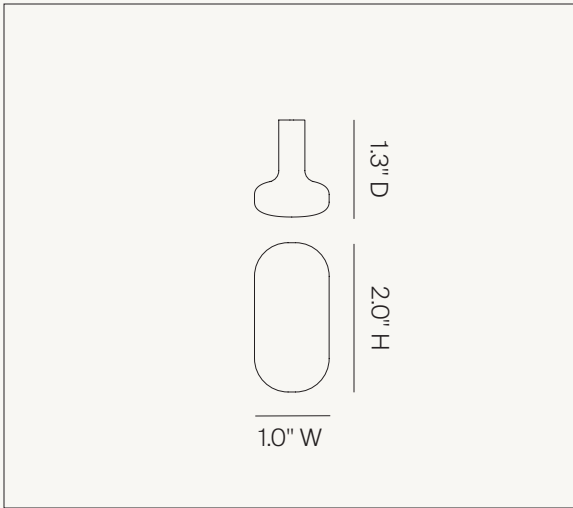

CERCLE KNOB HALF

Dimensions: Ø 1.0" x 0.5" D
Materials: Bronze

Finish: Polished Natural Bronze
SKU: CK2 PNB

Finish: Polished White Bronze
SKU: CK2 PWB

Finish: Matte Black
SKU: CK2 MBC

Finish: Glossy White
SKU: CK2 GWC

Finish: Polished White Bronze
SKU: CK3 PWB

Finish: Matte Black
SKU: CK3 MBC

OVAL KNOB/HOOK

Dimensions: 1.3" D x 1.0" W x 2.0" H
Materials: Bronze

Finish: Polished Natural Bronze
SKU: OK1 PNB

Finish: Polished White Bronze
SKU: OK1 PWB