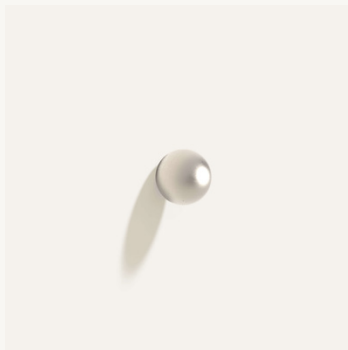

Finish: Satin White Bronze
SKU: CK1 SWB