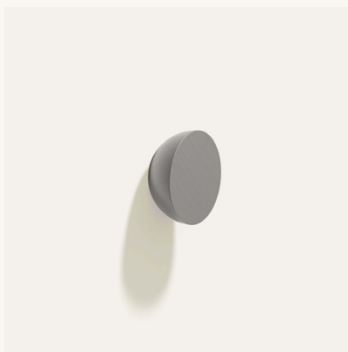

CERCLE KNOB HALF

Dimensions: Ø 1.0" x 0.5" D
Materials: Bronze

Finish: Polished Natural Bronze
SKU: CK2 PNB

Finish: Polished White Bronze
SKU: CK2 PWB

Finish: Matte Black
SKU: CK2 MBC

Finish: Glossy White
SKU: CK2 GWC