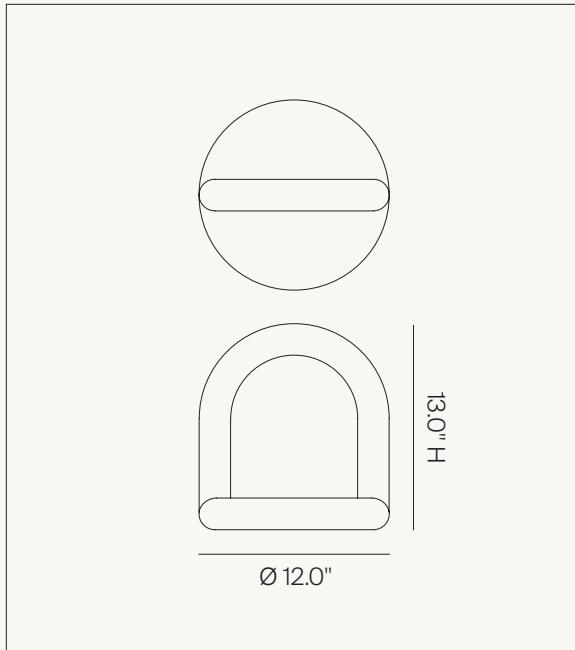

FAUNA ROLL HOLDER

Dimensions: 7.0" D x 3.5" W x 3.8" H
Materials: Bronze

Finish: Polished Natural Bronze
SKU: TR1 PNB

Finish: Polished White Bronze
SKU: TR1 PWB

Finish: Matte Black
SKU: TR1 MBC

FAUNA WALL HOOK

Dimensions: 2.3" D x 1.0" W x 3.0" H
Materials: Bronze

Finish: Polished Natural Bronze
SKU: WH1 PNB

Finish: Polished White Bronze
SKU: WH1 PWB

Finish: Matte Black
SKU: WH1 MBC

ANJOU CANDLEHOLDER

Dimensions: Ø 2.2" x 2.8" H
Materials: Bronze

Finish: Polished Natural Bronze
SKU: CH1 PNB

Finish: Polished White Bronze
SKU: CH1 PWB

TUBE BOOKENDS

Dimensions: 20.0" L x 5.0" W x 6.5" H
Materials: Stainless Steel

Finish: Satin Stainless Steel
SKU: BE1 SST

Finish: White
SKU: BE1 GWC

Finish: Black
SKU: BE1 GBP

Finish: Pink
SKU: BE1 GPC

Finish: Blue
SKU: BE1 GBC

Finish: Green
SKU: BE1 GGC

FROOOT BOWL

Dimensions: Ø 12.0" x 13.0" H
Materials: Resin

Colour: White
SKU: FB1 WFR