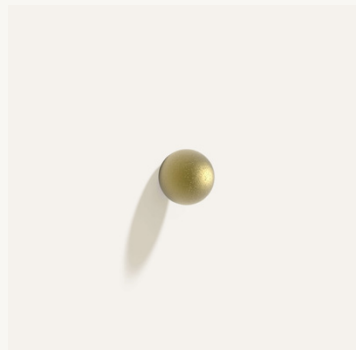

Finish: Glossy White
SKU: CP3 GWC

Finish: Gunmetal Black
SKU: CP3 GMB

Finish: Satin White Bronze
SKU: CP3 SWB

Finish: Sandblasted Bronze
SKU: CP3 SBB

CERCLE KNOB SMALL

Dimensions: Ø 1.0"
Materials: Bronze

Finish: Polished Natural Bronze
SKU: CK1 PNB

Finish: Polished White Bronze
SKU: CK1 PWB

Finish: Matte Black
SKU: CK1 MBC

Finish: Glossy White
SKU: CK1 GWC

Finish: Gunmetal Black
SKU: CK1 GMB

Finish: Satin White Bronze
SKU: CK1 SWB

Finish: Sandblasted Bronze
SKU: CK1 SBB

CERCLE KNOB HALF

Dimensions: Ø 1.0" x 0.5" D
Materials: Bronze

Finish: Polished Natural Bronze
SKU: CK2 PNB

Finish: Polished White Bronze
SKU: CK2 PWB

Finish: Matte Black
SKU: CK2 MBC

Finish: Glossy White
SKU: CK2 GWC