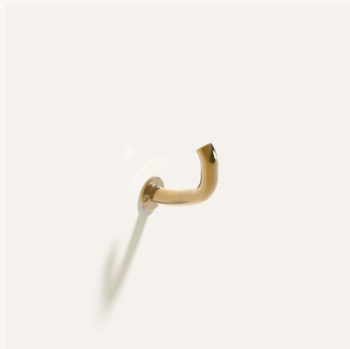

Finish: Polished White Bronze
SKU: CK3 PWB

Finish: Matte Black
SKU: CK3 MBC

OVAL KNOB/HOOK

Dimensions: 1.3" D x 1.0" W x 2.0" H
Materials: Bronze

Finish: Polished Natural Bronze
SKU: OK1 PNB

Finish: Polished White Bronze
SKU: OK1 PWB

Finish: Matte Black
SKU: OK1 MBC

FAUNA TOWEL BAR

Dimensions: 21.3" W x 3.5" D x 3.8" H
Materials: Bronze

Finish: Polished Natural Bronze
SKU: TB1 PNB

Finish: Polished White Bronze
SKU: TB1 PWB

Finish: Matte Black
SKU: TB1 MBC

FAUNA ROLL HOLDER

Dimensions: 7.0" D x 3.5" W x 3.8" H
Materials: Bronze

Finish: Polished Natural Bronze
SKU: TR1 PNB

Finish: Polished White Bronze
SKU: TR1 PWB

Finish: Matte Black
SKU: TR1 MBC

FAUNA WALL HOOK

Dimensions: 2.3" D x 1.0" W x 3.0" H
Materials: Bronze

Finish: Polished Natural Bronze
SKU: WH1 PNB

Finish: Polished White Bronze
SKU: WH1 PWB

Finish: Matte Black
SKU: WH1 MBC

ANJOU CANDLEHOLDER

Dimensions: Ø 2.2" x 2.8" H
Materials: Bronze