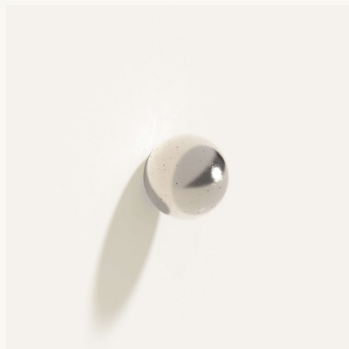

CERCLE KNOB HALF

Dimensions: Ø 1.0" x 0.5" D
Materials: Bronze

Finish: Polished Natural Bronze
SKU: CK2 PNB

Finish: Polished White Bronze
SKU: CK2 PWB

Finish: Matte Black
SKU: CK2 MBC

Finish: Glossy White
SKU: CK2 GWC

Finish: Gunmetal Black
SKU: CK2 GMB

Finish: Satin White Bronze
SKU: CK2 SWB

Finish: Sandblasted Bronze
SKU: CK2 SBB

CERCLE KNOB LARGE

Dimensions: Ø 2.0"
Materials: Bronze

Finish: Polished Natural Bronze
SKU: CK3 PNB

Finish: Polished White Bronze
SKU: CK3 PWB

Finish: Matte Black
SKU: CK3 MBC

OVAL KNOB/HOOK

Dimensions: 1.3" D x 1.0" W x 2.0" H
Materials: Bronze

Finish: Polished Natural Bronze
SKU: OK1 PNB

Finish: Polished White Bronze
SKU: OK1 PWB