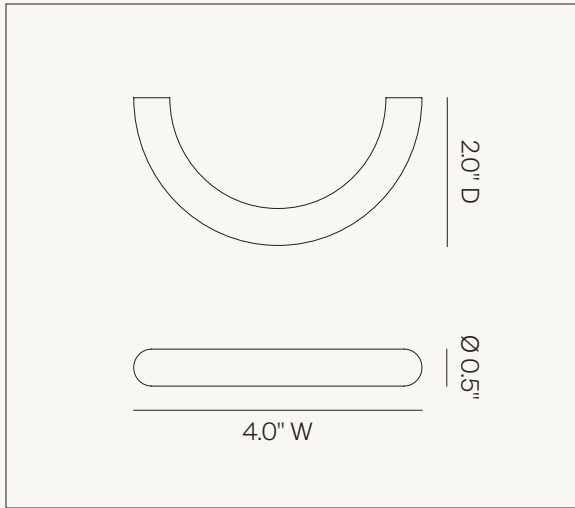

Finish: Sandblasted Bronze
SKU: CP2 SBB

CERCLE PULL THIN LONG

Dimensions: 4.0"W x 2.0"D x Ø 0.5"
Materials: Bronze

Finish: Polished Natural Bronze
SKU: CP3 PNB

Finish: Polished White Bronze
SKU: CP3 PWB

Finish: Matte Black
SKU: CP3 MBC