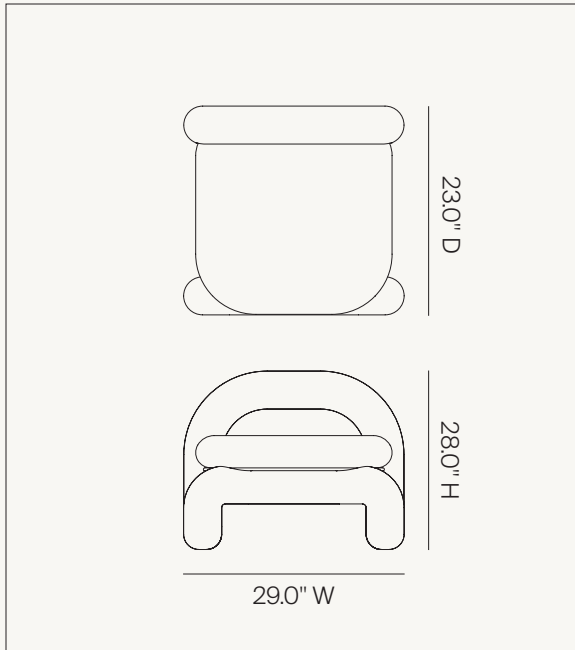

LITHIC LOUNGE CHAIR