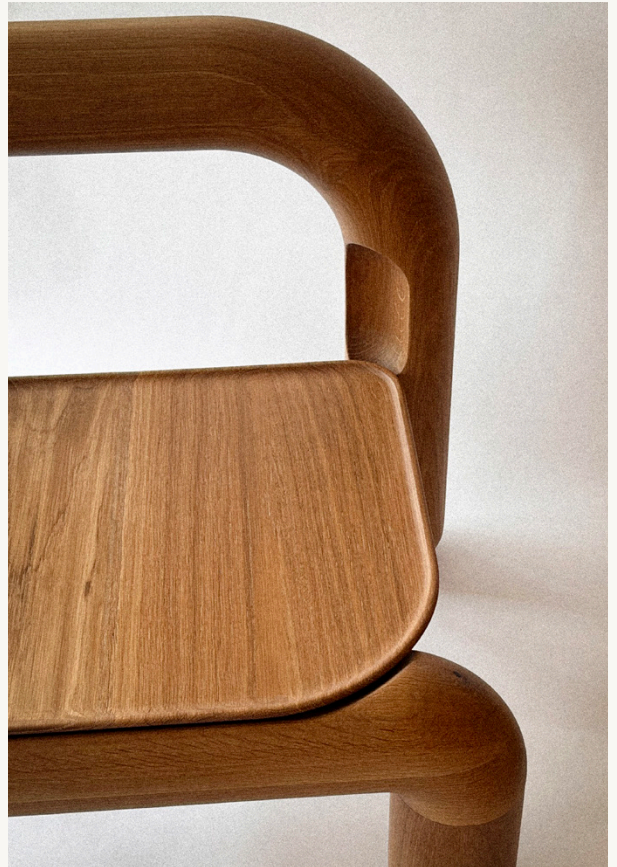

TUBE BOOKENDS
in Black (left)

ANJOU CANDLEHOLDER
in Polished Natural Bronze (right)

ANJOU CANDLEHOLDER
in Polished Natural Bronze

FURNITURE

LITHIC CHAIR
in White Oak & Cream Boucle

LITHIC CHAIR
in White Oak