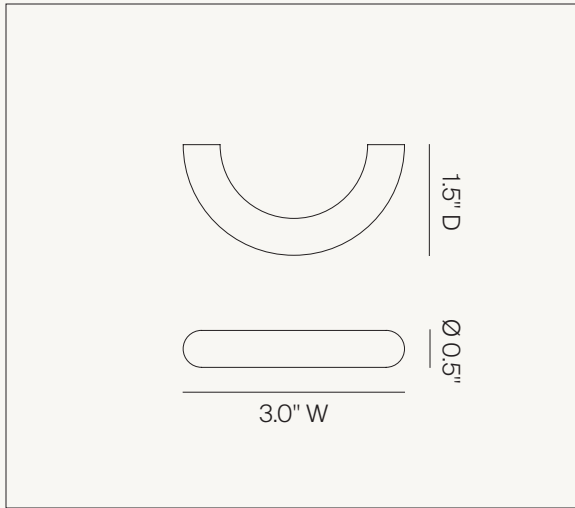

Finish: Matte Black
SKU: CP1 MBC

Finish: Glossy White
SKU: CP1 GWC

Finish: Gunmetal Black
SKU: CP1 GMB

Finish: Satin White Bronze
SKU: CP1 SWB

Finish: Sandblasted Bronze
SKU: CP1 SBB

CERCLE PULL THIN

Dimensions: 3.0"W x 1.5"D x Ø 0.5"
Materials: Bronze