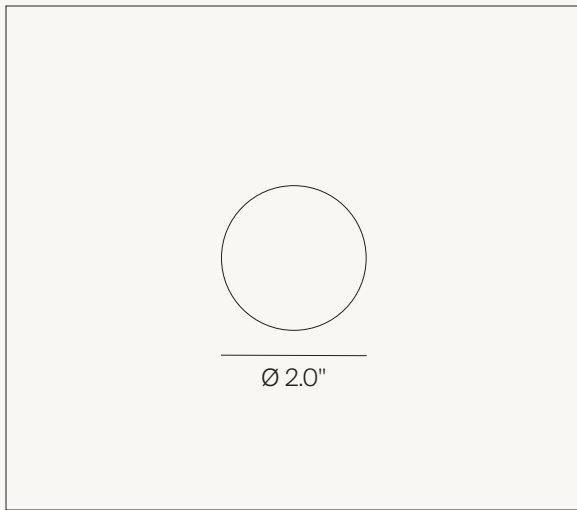

CERCLE KNOB LARGE

Dimensions: Ø 2.0"
Materials: Bronze