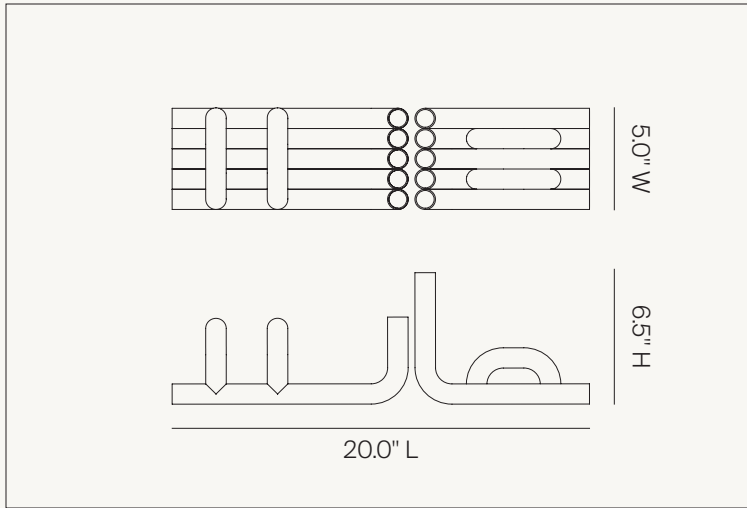

FAUNA ROLL HOLDER

Dimensions: 7.0" D x 3.5" W x 3.8" H
Materials: Bronze

Finish: Polished Natural Bronze
SKU: TR1 PNB

Finish: Polished White Bronze
SKU: TR1 PWB

Finish: Matte Black
SKU: TR1 MBC

FAUNA WALL HOOK

Dimensions: 2.3" D x 1.0" W x 3.0" H
Materials: Bronze

Finish: Polished Natural Bronze
SKU: WH1 PNB

Finish: Polished White Bronze
SKU: WH1 PWB

Finish: Matte Black
SKU: WH1 MBC

ANJOU CANDLEHOLDER

Dimensions: Ø 2.2" x 2.8" H
Materials: Bronze

Finish: Polished Natural Bronze
SKU: CH1 PNB

Finish: Polished White Bronze
SKU: CH1 PWB

TUBE BOOKENDS

Dimensions: 20.0" L x 5.0" W x 6.5" H
Materials: Stainless Steel

Finish: Satin Stainless Steel
SKU: BE1 SST