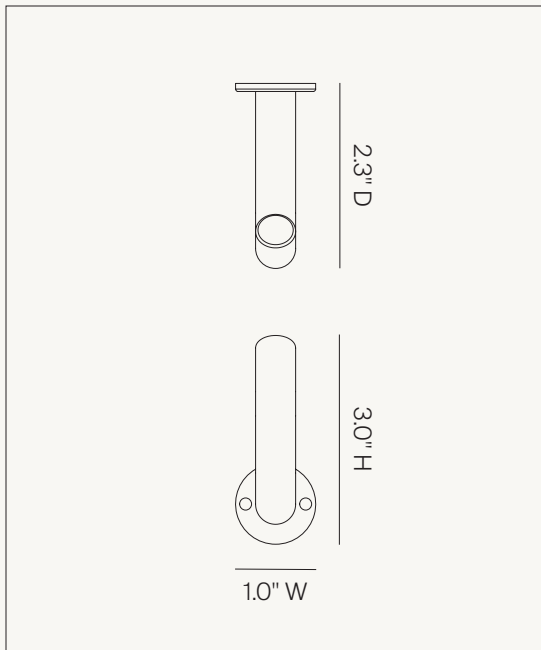

CERCLE KNOB HALF

Dimensions: Ø 1.0" x 0.5" D
Materials: Bronze

Finish: Polished Natural Bronze
SKU: CK2 PNB

Finish: Polished White Bronze
SKU: CK2 PWB

Finish: Matte Black
SKU: CK2 MBC

Finish: Glossy White
SKU: CK2 GWC

Finish: Matte Black
SKU: OK1 MBC

FAUNA TOWEL BAR

Dimensions: 21.3" W x 3.5" D x 3.8" H
Materials: Bronze

Finish: Polished Natural Bronze
SKU: TB1 PNB

Finish: Polished White Bronze
SKU: TB1 PWB

Finish: Matte Black
SKU: TB1 MBC

FAUNA ROLL HOLDER

Dimensions: 7.0" D x 3.5" W x 3.8" H
Materials: Bronze

Finish: Polished Natural Bronze
SKU: TR1 PNB

Finish: Polished White Bronze
SKU: TR1 PWB

Finish: Matte Black
SKU: TR1 MBC

FAUNA WALL HOOK

Dimensions: 2.3" D x 1.0" W x 3.0" H
Materials: Bronze

Finish: Polished Natural Bronze
SKU: WH1 PNB

Finish: Polished White Bronze
SKU: WH1 PWB

Finish: Matte Black
SKU: WH1 MBC

ANJOU CANDLEHOLDER

Dimensions: Ø 2.2" x 2.8" H
Materials: Bronze