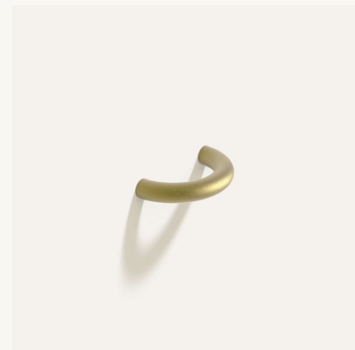

Finish: Matte Black
SKU: CP1 MBC

Finish: Glossy White
SKU: CP1 GWC

Finish: Gunmetal Black
SKU: CP1 GMB

Finish: Satin White Bronze
SKU: CP1 SWB

Finish: Sandblasted Bronze
SKU: CP1 SBB

CERCLE PULL THIN

Dimensions: 3.0"W x 1.5"D x Ø 0.5"
Materials: Bronze

Finish: Polished Natural Bronze
SKU: CP2 PNB

Finish: Polished White Bronze
SKU: CP2 PWB

Finish: Matte Black
SKU: CP2 MBC

Finish: Glossy White
SKU: CP2 GWC

Finish: Gunmetal Black
SKU: CP2 GMB

Finish: Satin White Bronze
SKU: CP2 SWB

Finish: Sandblasted Bronze
SKU: CP2 SBB

CERCLE PULL THIN LONG

Dimensions: 4.0"W x 2.0"D x Ø 0.5"
Materials: Bronze

Finish: Polished Natural Bronze
SKU: CP3 PNB

Finish: Polished White Bronze
SKU: CP3 PWB

Finish: Matte Black
SKU: CP3 MBC

Finish: Glossy White
SKU: CP3 GWC

Finish: Gunmetal Black
SKU: CP3 GMB

Finish: Satin White Bronze
SKU: CP3 SWB

Finish: Sandblasted Bronze
SKU: CP3 SBB

CERCLE KNOB SMALL

Dimensions: Ø 1.0"
Materials: Bronze

Finish: Polished Natural Bronze
SKU: CK1 PNB