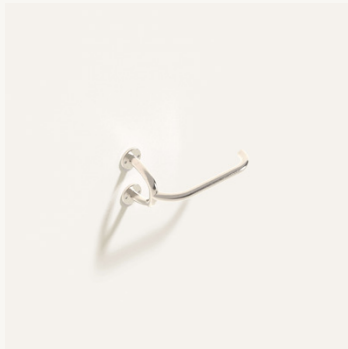

CERCLE KNOB HALF

Dimensions: Ø 1.0" x 0.5" D
Materials: Bronze

Finish: Polished Natural Bronze
SKU: CK2 PNB

Finish: Polished White Bronze
SKU: CK2 PWB

Finish: Matte Black
SKU: CK2 MBC

Finish: Glossy White
SKU: CK2 GWC

Finish: Polished White Bronze
SKU: CK3 PWB

Finish: Matte Black
SKU: CK3 MBC

OVAL KNOB/HOOK

Dimensions: 1.3" D x 1.0" W x 2.0" H
Materials: Bronze

Finish: Polished Natural Bronze
SKU: OK1 PNB

Finish: Polished White Bronze
SKU: OK1 PWB

Finish: Matte Black
SKU: OK1 MBC

FAUNA TOWEL BAR

Dimensions: 21.3" W x 3.5" D x 3.8" H
Materials: Bronze

Finish: Polished Natural Bronze
SKU: TB1 PNB

Finish: Polished White Bronze
SKU: TB1 PWB

Finish: Matte Black
SKU: TB1 MBC

FAUNA ROLL HOLDER

Dimensions: 7.0" D x 3.5" W x 3.8" H
Materials: Bronze

Finish: Polished Natural Bronze
SKU: TR1 PNB

Finish: Polished White Bronze
SKU: TR1 PWB

Finish: Matte Black
SKU: TR1 MBC

FAUNA WALL HOOK