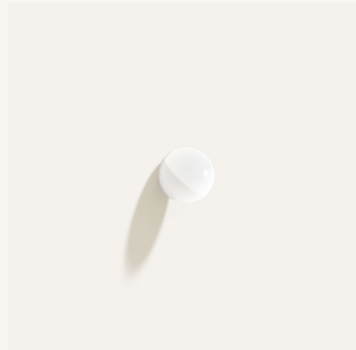

Finish: Glossy White
SKU: CK1 GWC