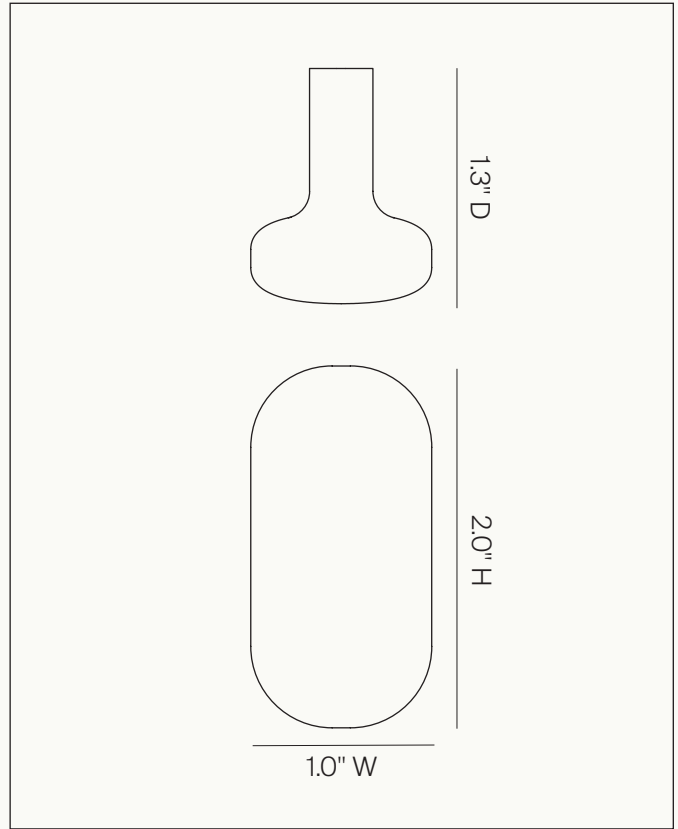

MAHA ALAVI STUDIO

OVAL KNOB/HOOK

Dimensions
2.0" H x 1.0" W x 1.3" D

Finishes

The OVAL Knob/Hook is a balanced and timeless design. With squared edges and details, the OVAL Knob/Hook combines an organic feel with a craftsman feel. Available in a polished natural bronze, polished white bronze or a matte black the OVAL Knob/Hook has a presence that adds refinement to your space. Install vertically or horizontally; designed to be used as a wall hook or knob.