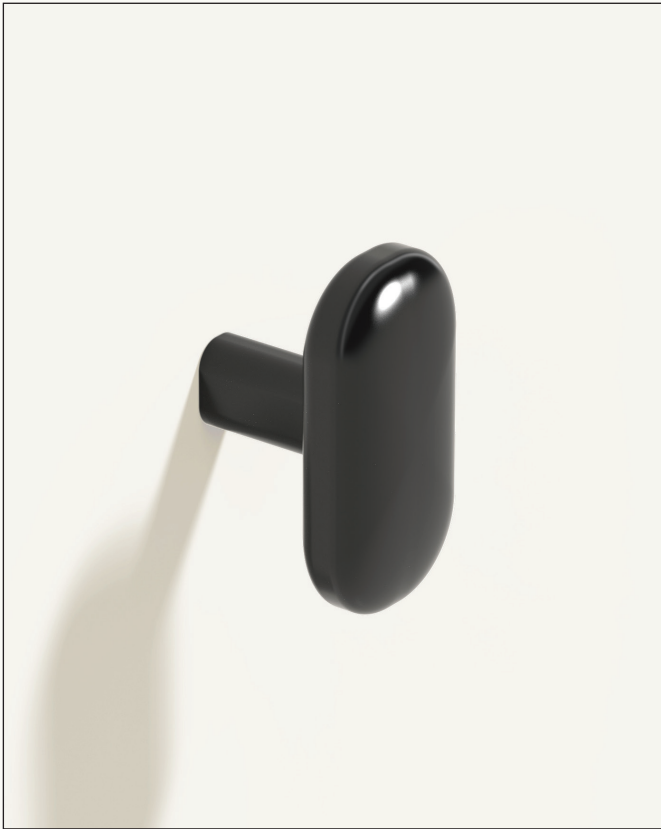

MAHA ALAVI STUDIO

OVAL KNOB/HOOK

Dimensions
2.0" H x 1.0" W x 1.3" D

Finishes

The OVAL Knob/Hook is a balanced and timeless design. With squared edges and details, the OVAL Knob/Hook combines an organic feel with a craftsman feel. Available in a polished natural bronze, polished white bronze or a matte black the OVAL Knob/Hook has a presence that adds refinement to your space. Install vertically or horizontally; designed to be used as a wall hook or knob.